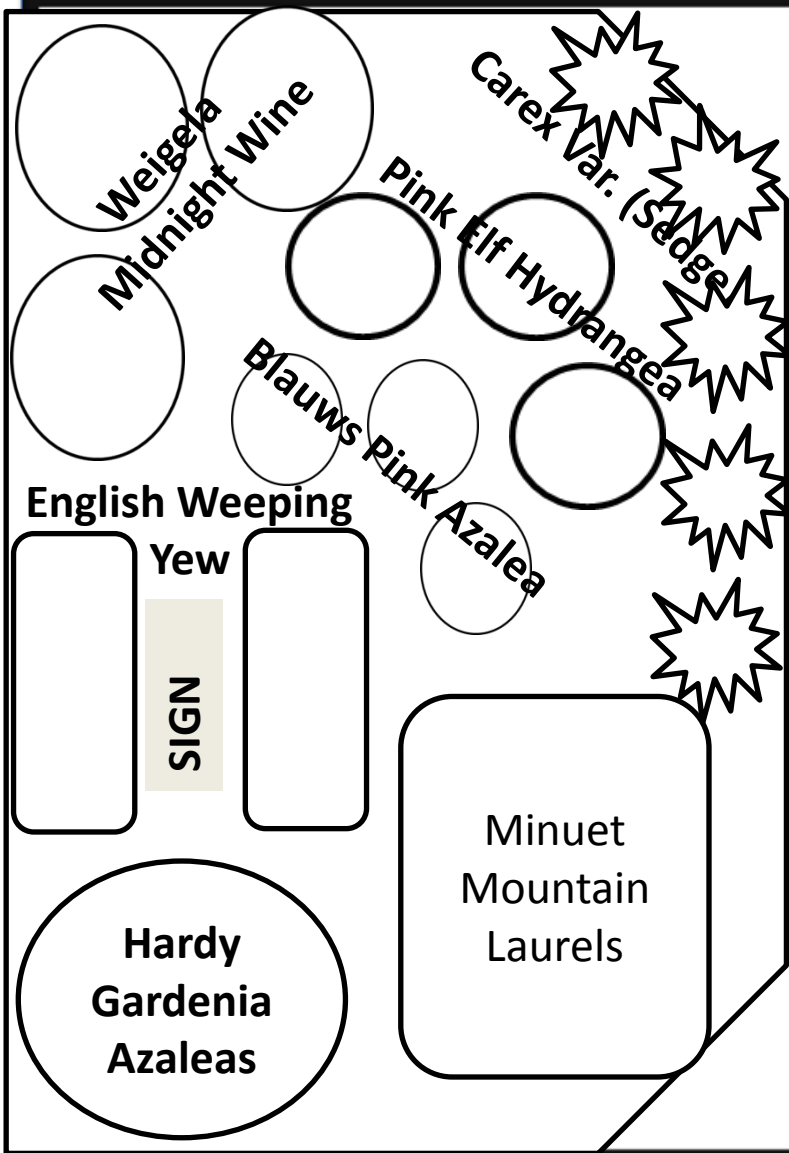

Zwingli Island Bed in Parking Lot- B/W Layout

Zwingli Island Bed in Parking Lot- Color Picture Layout

Pole

Zwingli Island Bed by Back Door - B/W Layout

Zwingli Island Bed by Back Door – Color Picture Layout

Zwingly Front Entrance Garden

WILE AVENUE

Entrance Into Church

Zwingly Front Entrance Garden

WILE AVENUE

Entrance Into Church

Zwingli Bed Left & Right of Walkway Entrance

Drive through for Drop Offs

Zwingli Bed Left & Right of Walkway Entrance

Walkway

Entrance Walkway

Drive through for Drop Offs