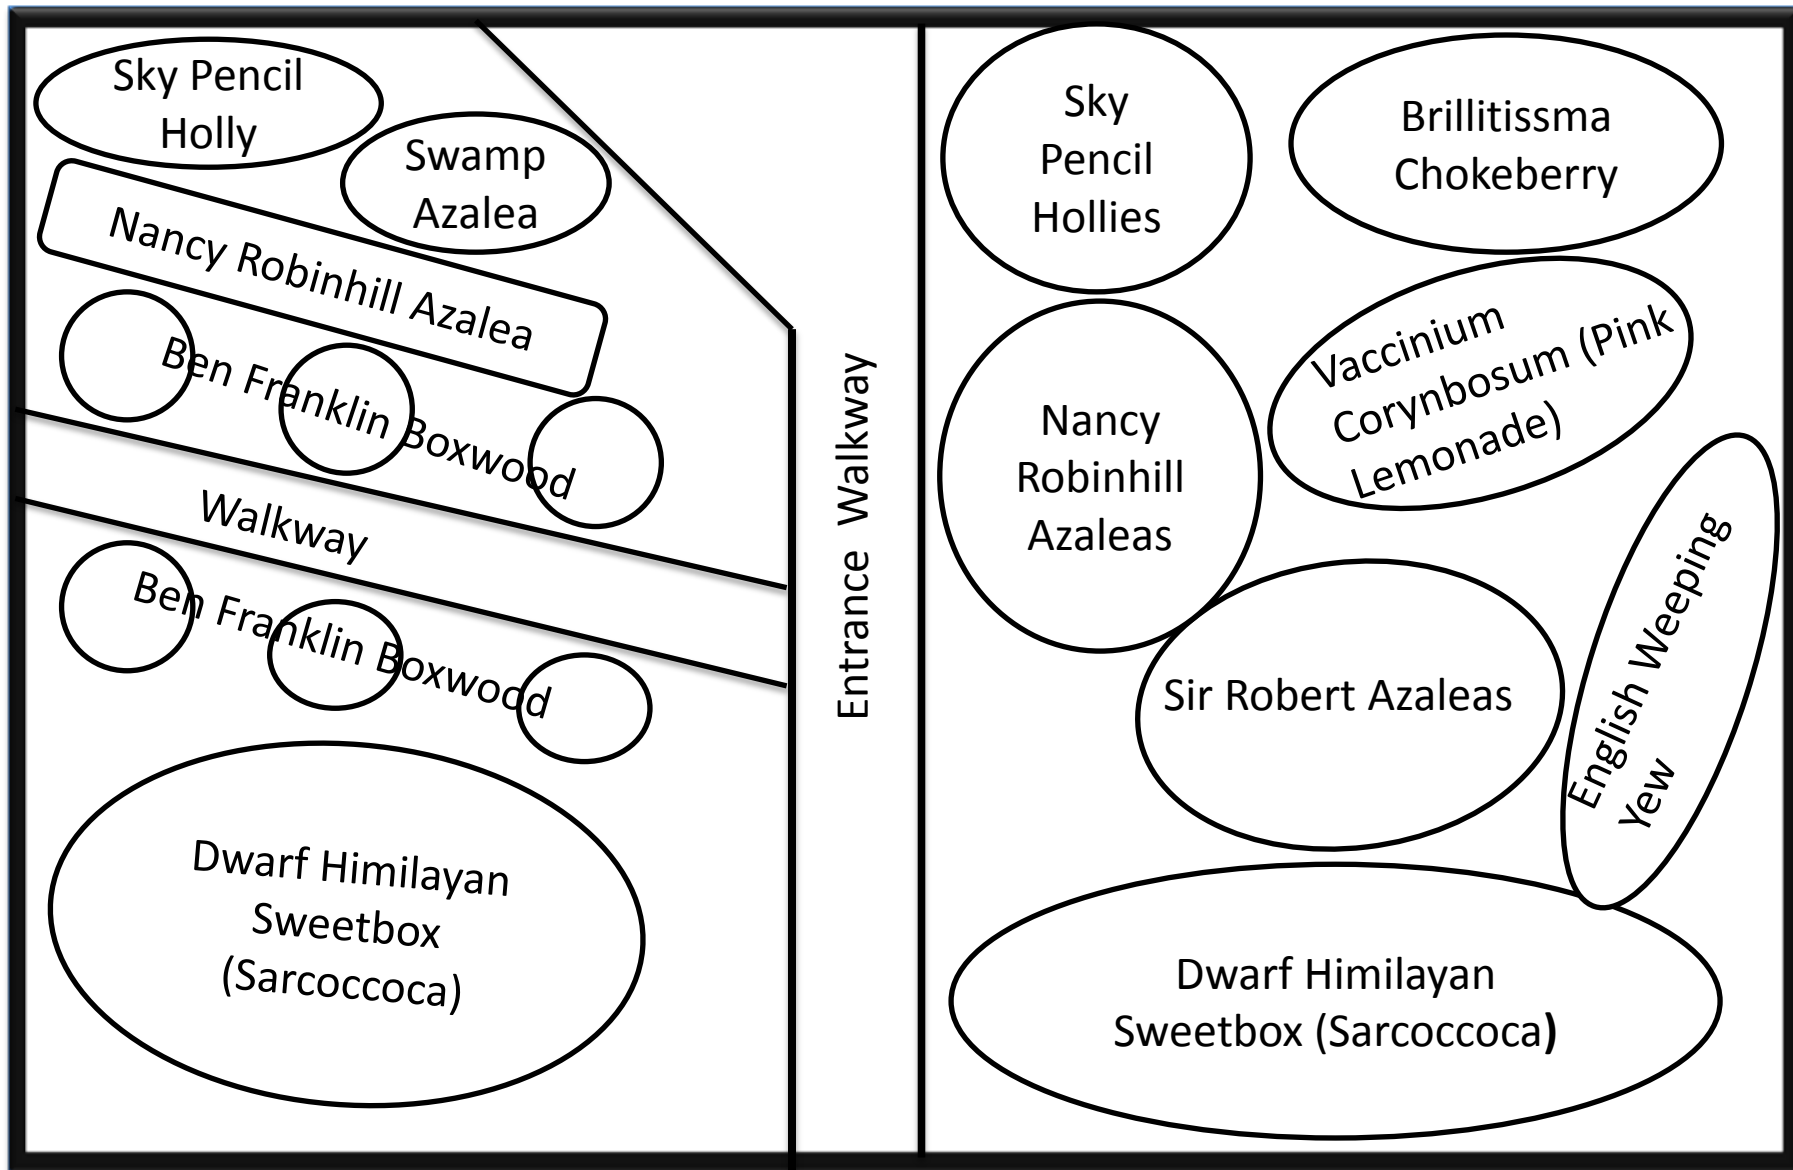

Zwingli Island Bed in Parking Lot- B/W Layout

Zwingli Island Bed in Parking Lot- Color Picture Layout

Pole

Zwingli Island Bed by Back Door - B/W Layout

Zwingli Island Bed by Back Door – Color Picture Layout

Zwingly Front Entrance Garden

WILE AVENUE

Entrance Into Church

Zwingly Front Entrance Garden

WILE AVENUE

Entrance Into Church

Zwingli Bed Left & Right of Walkway Entrance

Drive through for Drop Offs

Zwingli Bed Left & Right of Walkway Entrance

Walkway

Entrance Walkway

Drive through for Drop Offs