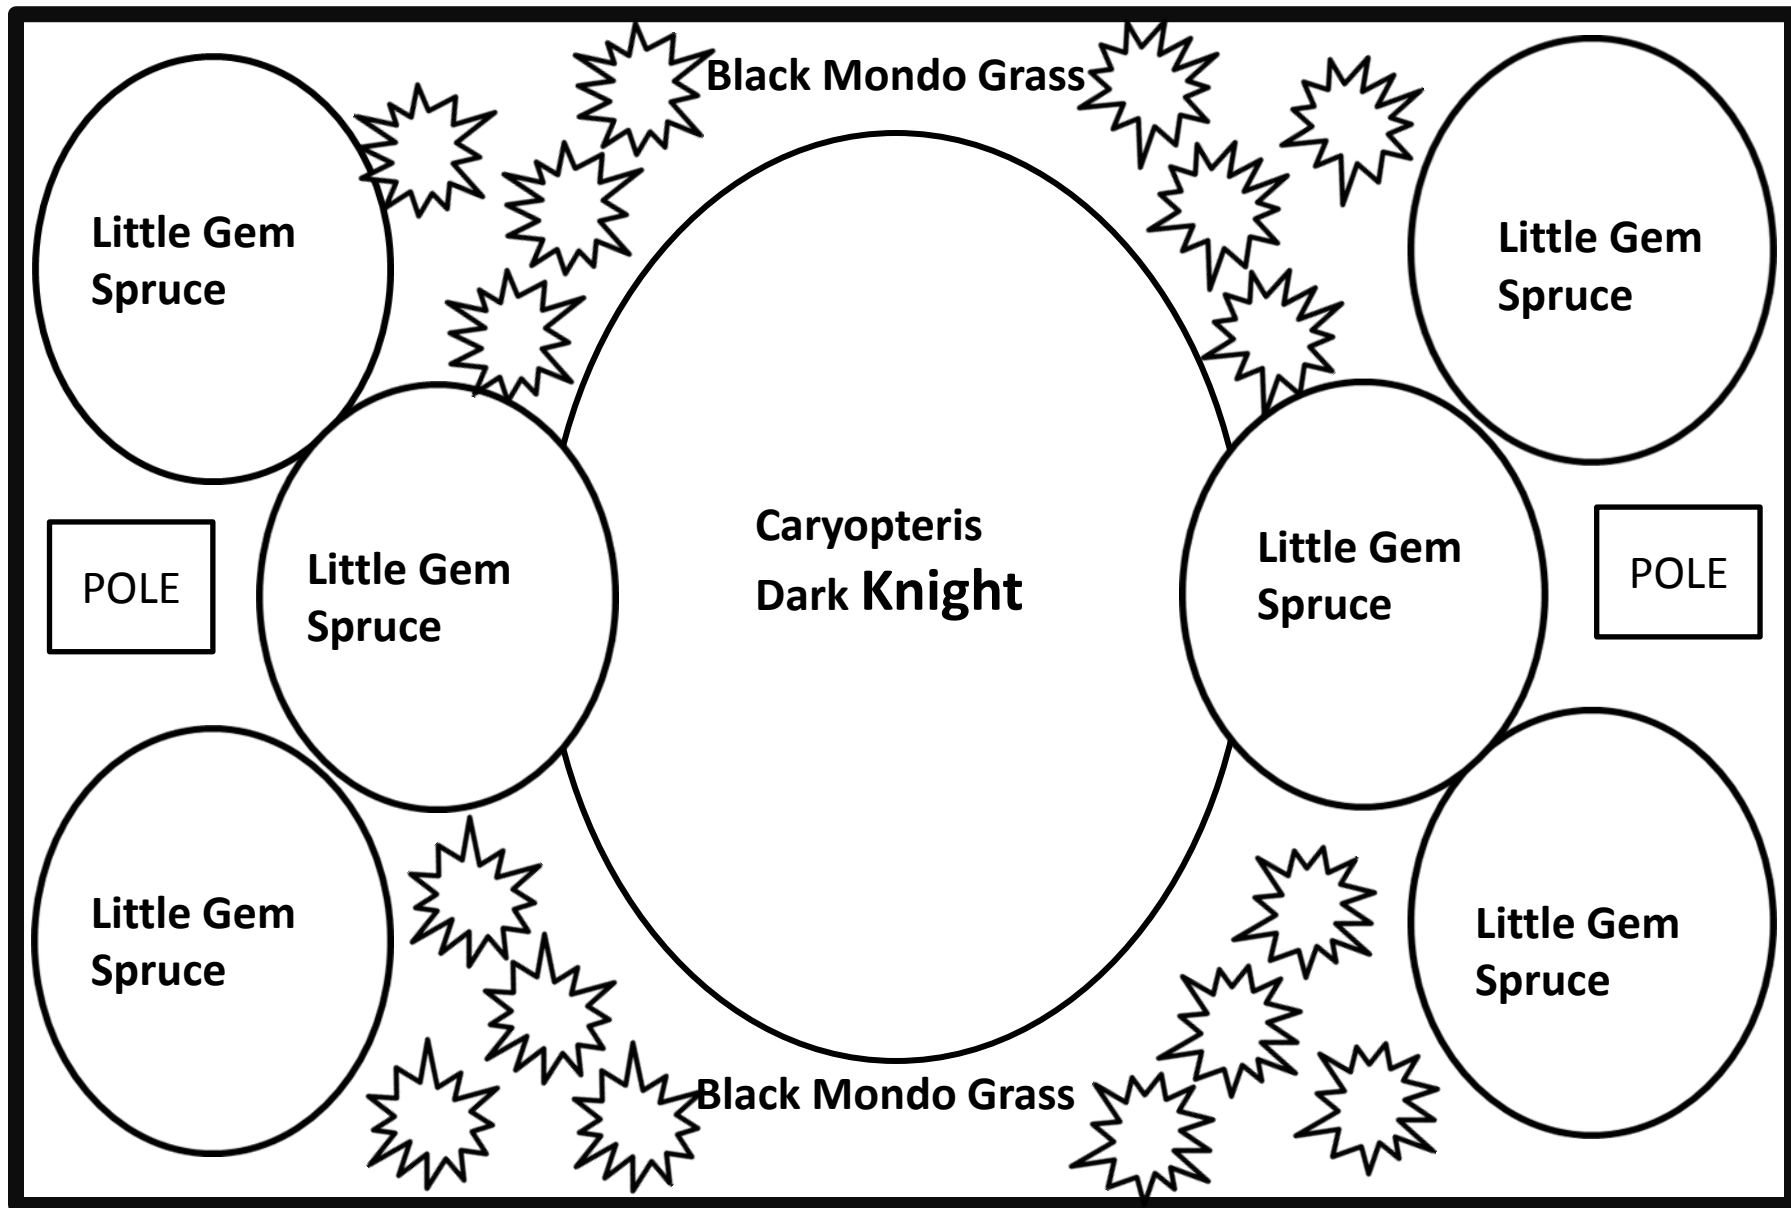

Zwingli Island Bed in Parking Lot- B/W Layout

Zwingli Island Bed in Parking Lot- Color Picture Layout

Pole

Zwingli Island Bed by Back Door - B/W Layout

Zwingli Island Bed by Back Door – Color Picture Layout