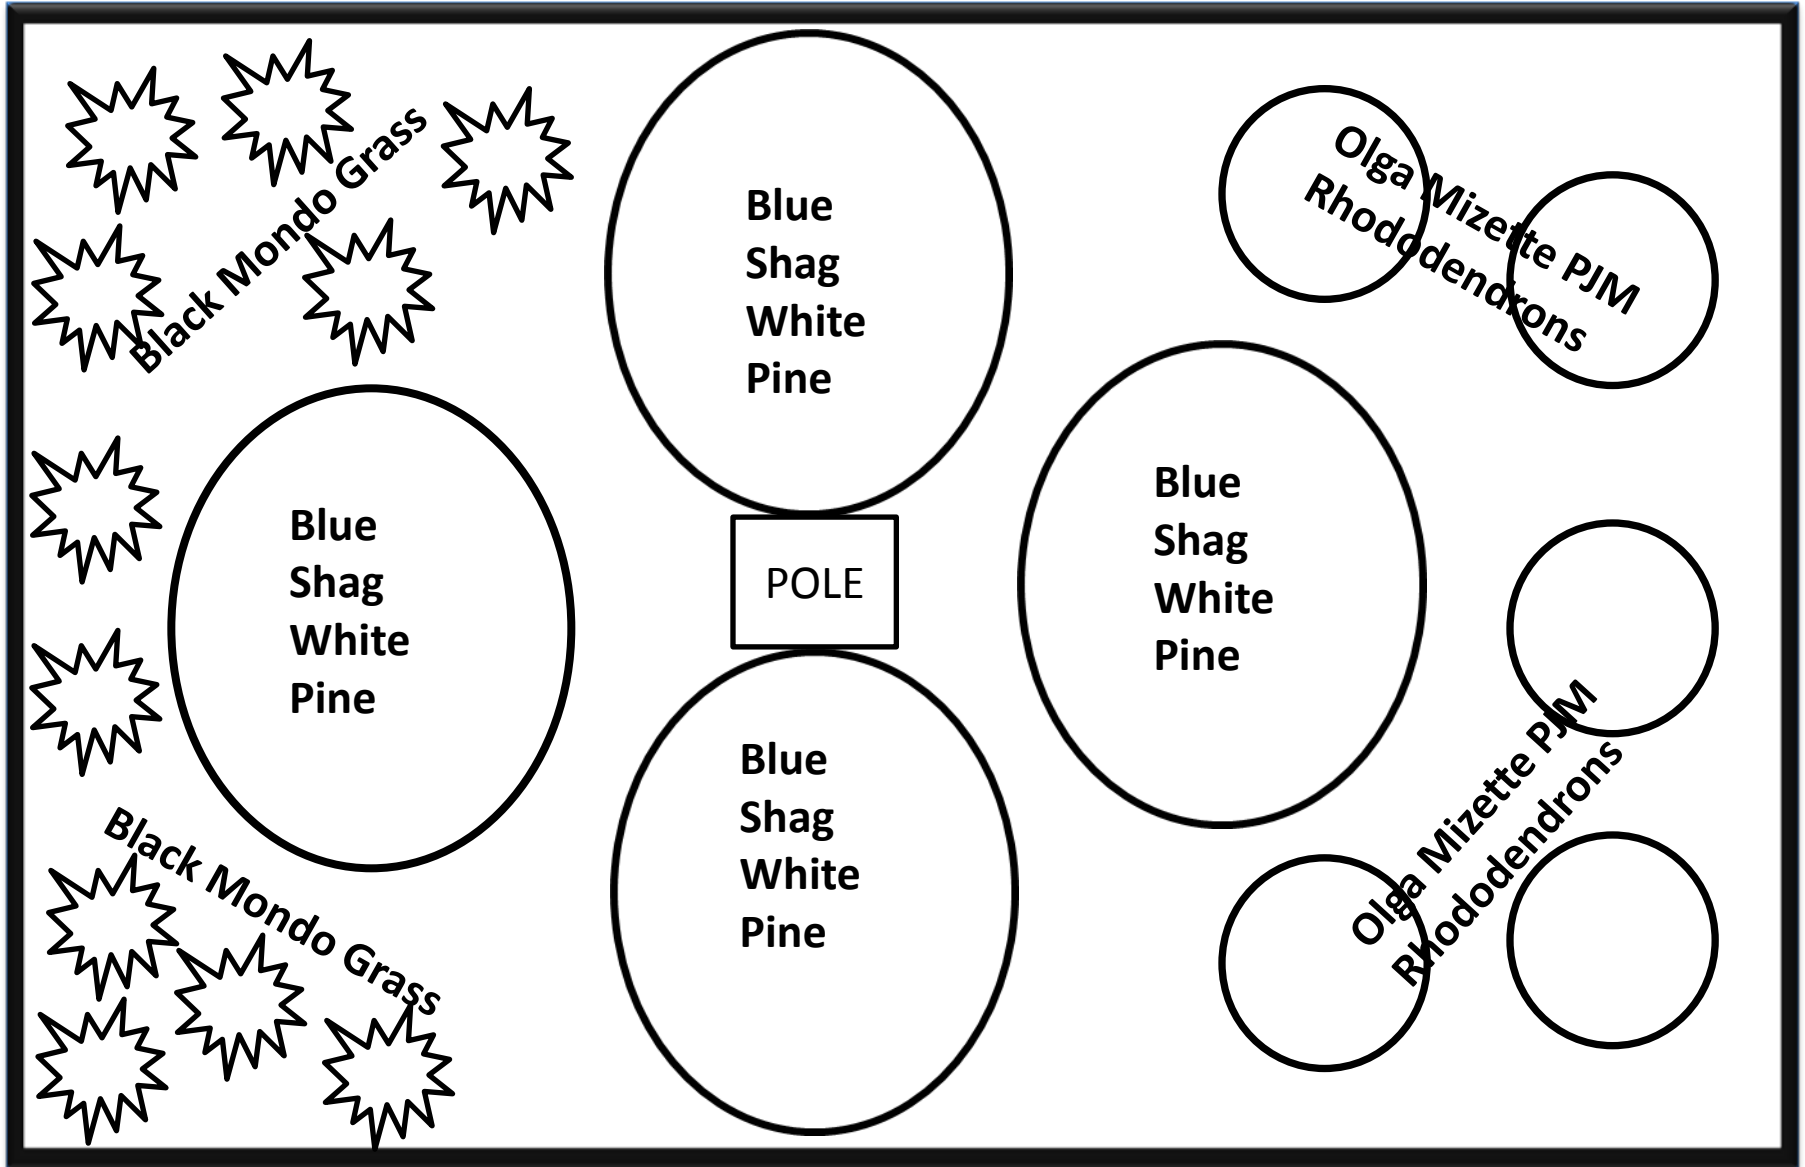

Zwingli Island Bed in Parking Lot- B/W Layout

Zwingli Island Bed in Parking Lot- Color Picture Layout

Pole

Zwingli Island Bed by Back Door - B/W Layout

Zwingli Island Bed by Back Door – Color Picture Layout

Zwingly Front Entrance Garden

WILE AVENUE

Entrance Into Church

Zwingly Front Entrance Garden

WILE AVENUE

Entrance Into Church

Zwingli Bed Left & Right of Walkway Entrance

Drive through for Drop Offs

Zwingli Bed Left & Right of Walkway Entrance

Walkway

Entrance Walkway

Drive through for Drop Offs